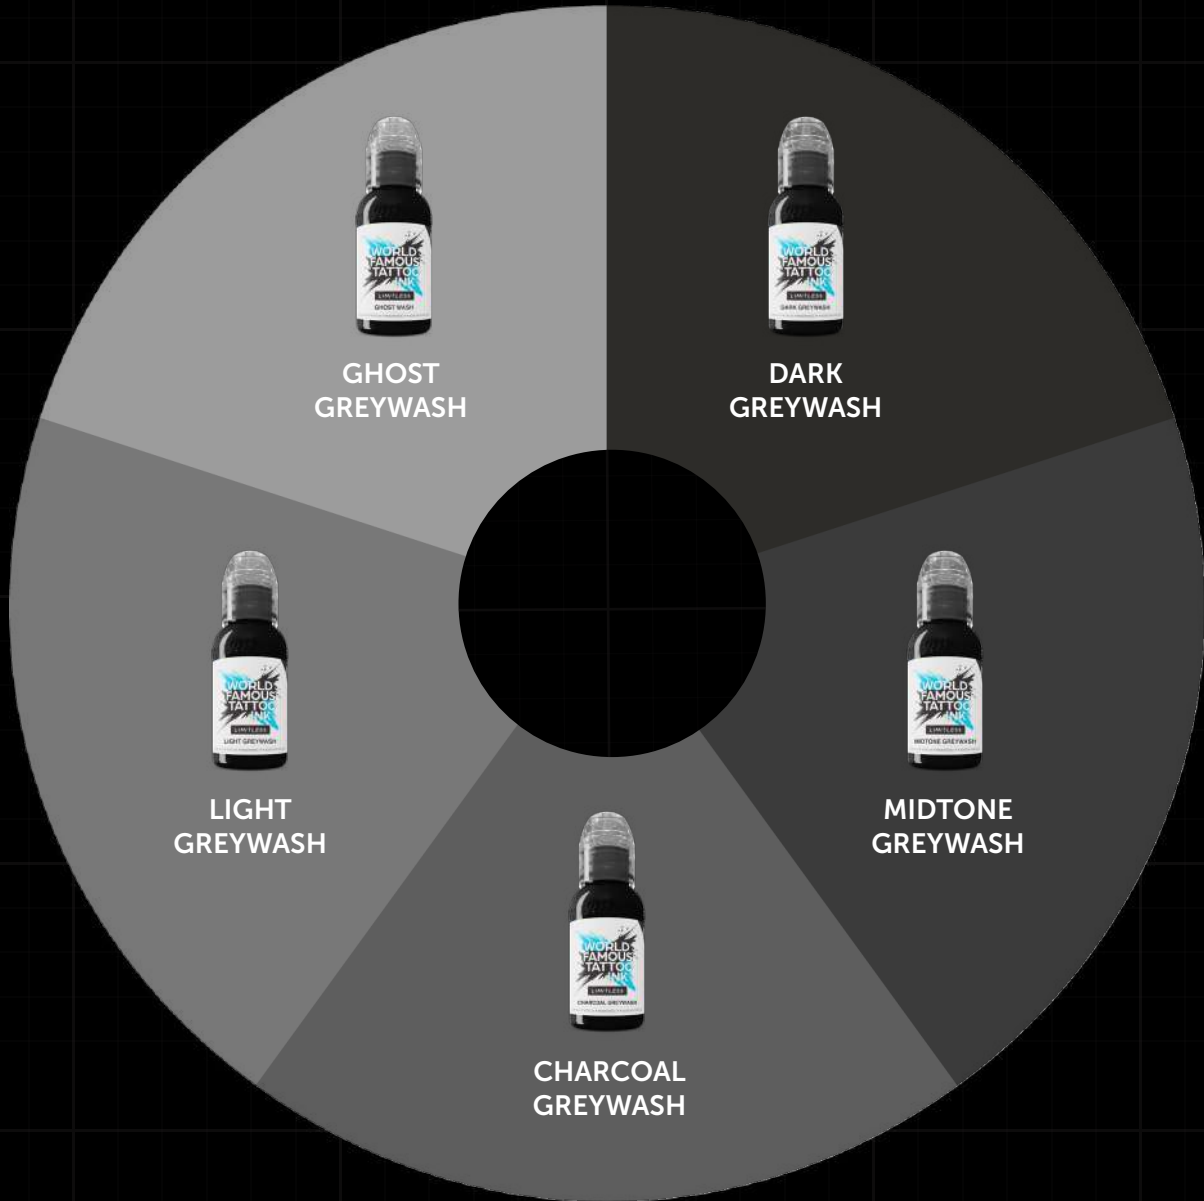

A.D. Pancho Proteam Color Set
Pancho 4 -v2

- 1oz
- Medium
- Color Packing

Jay Freestyle Proteam Color Set
JF Grey

- 1oz
- Medium
- Color Packing

GREYWASH INKS SWATCHES

Color represents ink swatch, not the color seen in the bottle.

© 2023 World Famous Tattoo Ink. All rights reserved. *Color information subject to change.

worldfamoustattooink.com/LIMITLESS

GREYWASH INKS

Color represents ink swatch, not the color seen in the bottle.

Ghost Greywash